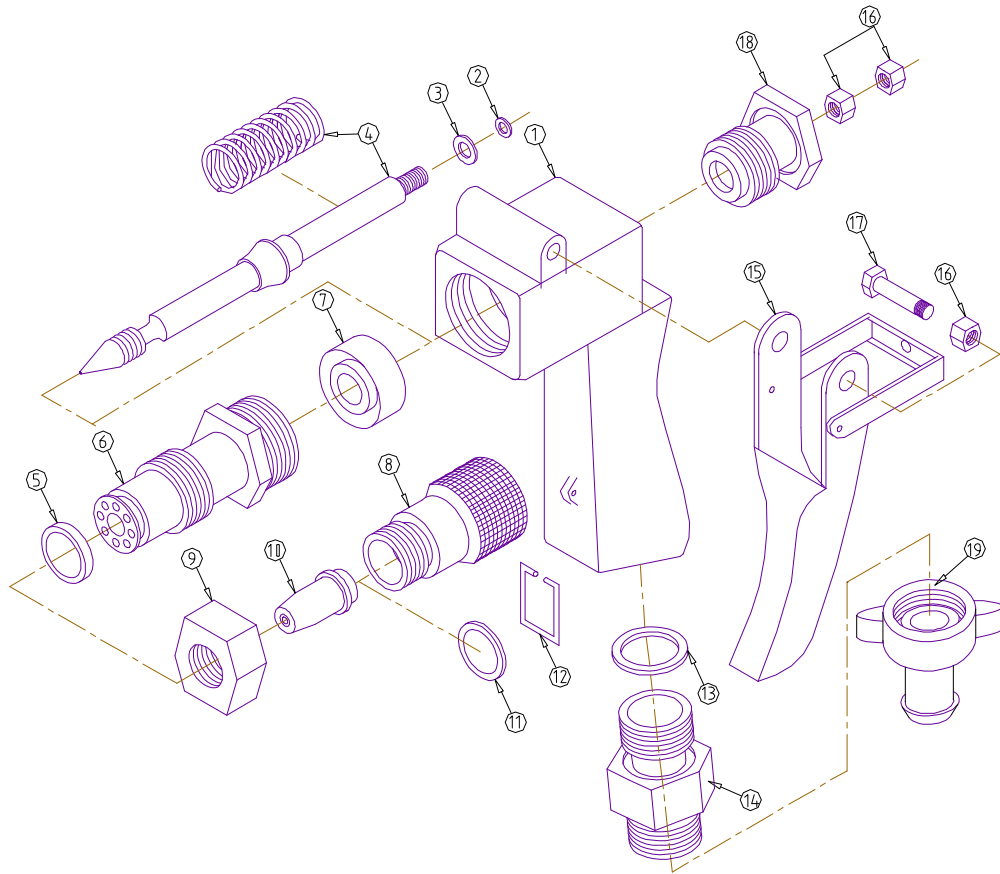

HG2 Handgun
Part number #4000-3900

Item No	Part No	Description	Qty
19	6200-1640	Pipe-Fitting-Connector-Straight-10 Shank-Incl 1/2BSPF Fly Nut-Brass	1
18	4000-3920	Hand Gun-HG2-Bush-Threaded-Needle Shaft-Rear	1
17	4000-3916	Hand Gun-HG2-Bolt & Nut-Trigger	1
16	4000-3940	Hand Gun-HG2-Nut-Needle Shaft Adjust	3
15	4000-3954	Hand Gun-HG2-Trigger Assembly	1
14	4000-3922	Hand Gun-HG2-Connector-Hose to Gun-1/2BSPMx1/2BSPM	1
13	4000-3926	Hand Gun-HG2-Gasket-Washer-Swivel Connect-26x18x2-Rubber	1
12	4000-3932	Hand Gun-HG2-Lock-Trigger	1
11	4000-3948	Hand Gun-HG2-O'Ring-Nozzle Tip	1
10	4000-3938	Hand Gun-HG2-Nozzle-Tip-2.5mm	1
10	4000-3936	Hand Gun-HG2-Nozzle-Tip-2.0mm	1
10	4000-3934	Hand Gun-HG2-Nozzle-Tip-1.5mm	1
9	4000-3942	Hand Gun-HG2-Nut-Nozzle Tip Retaining	1
8	4000-3918	Hand Gun-HG2-Bushing	1
7	4000-3950	Hand Gun-HG2-Seal-Teflon	1
6	4000-3930	Hand Gun-HG2-Housing-Nozzle Adjusting	1
5	4000-3946	Hand Gun-HG2-O'Ring-Needle Shaft-Rear	1
4	4000-3952	Hand Gun-HG2-Shaft-Needle/Flow Adjusting-One Piece	1
3	4000-3924	Hand Gun-HG2-Gasket-Washer-Needle Shaft	1
2	4000-3944	Hand Gun-HG2-O'Ring-Needle Shaft	1
1	4000-3928	Hand Gun-HG2-Housing-Gun Body	1